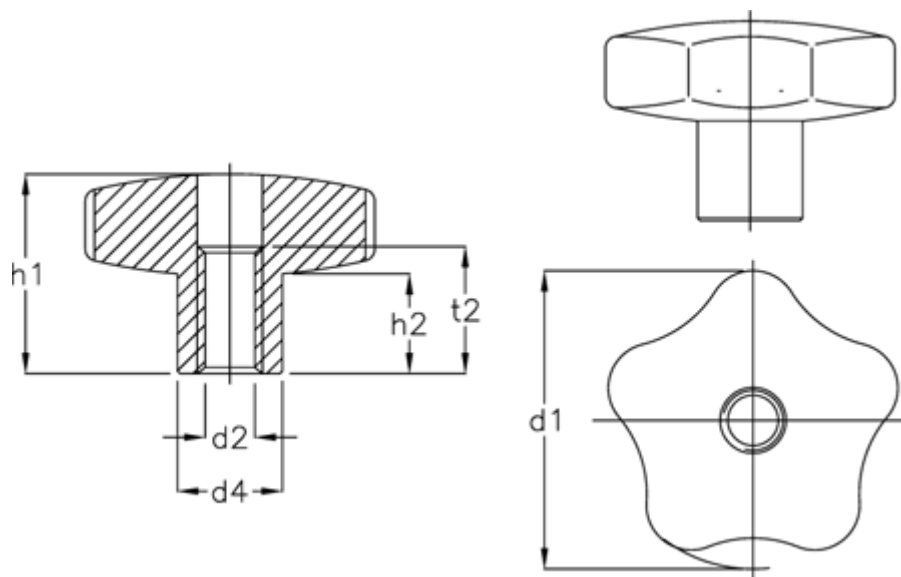

Article number: 20543476

Description: E+G Hand knob GN 5336-70-M 16-D-MT

Measures

d1 = 70
d2 = M16
d4 = 26
H1 = 46
H2 = 23
t2 = 32